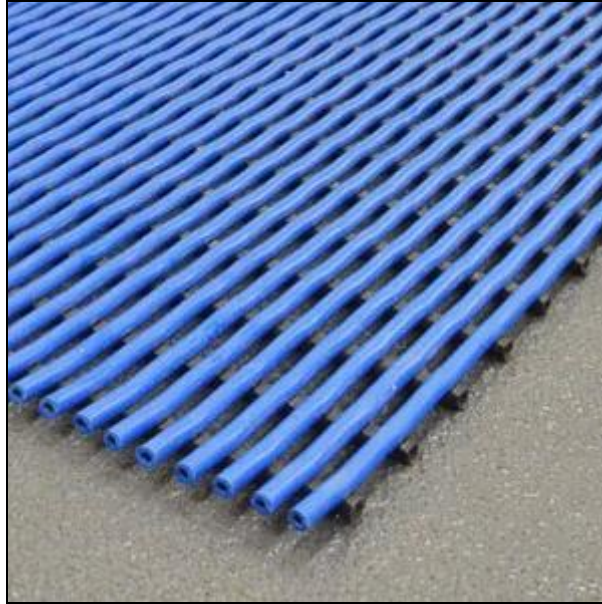

Hollow Tube Drainage Mats

Hollow Tube Drainage Mats are constructed from a durable, open-tube vinyl that has a smooth surface for added comfort when standing as well as for easy cleaning & maintenance.

- These open-tube, vinyl duckboard mats are ideal for locations needing excessive drainage as well as easy cleaning.
- Made from a non-porous PVC material and constructed with permanently-welded duckboard design, these cushioned vinyl mats are resistant to stains, bacteria, alkalis, greases and oils and ideal for wet environments.
- Available 1/2" thick.
- The cross-rib pattern allows for superior drainage and airflow while also making these mats easy to cut down to fit in just about any space.
- These duckboard mats are lightweight and can easily be rolled up for cleaning the floor below and then rolled back out and quickly flatten out.